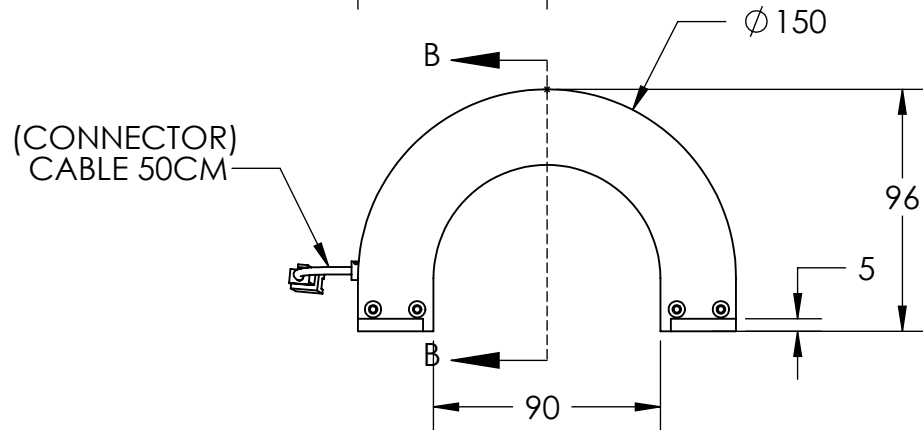

D

D

C

C

SECTION B-B
SCALE 1 : 3

B

B

A

A

	DESIGN BY	FL LUEI	UNIT: MM	PRODUCT SERIES: LT2WRH SERIES	
	CHECK BY	KB TAN			
	DATE	06/06/2018	REVISION:	TITLE	DRAWING LAYOUT
	MATERIAL	-	01	PART NO	LT2WRH150-00-1-R-24V
	FINISHING	-	SCALE:	DWG NO	-
QTY	-	1 : 1			SHEET 1 OF 1