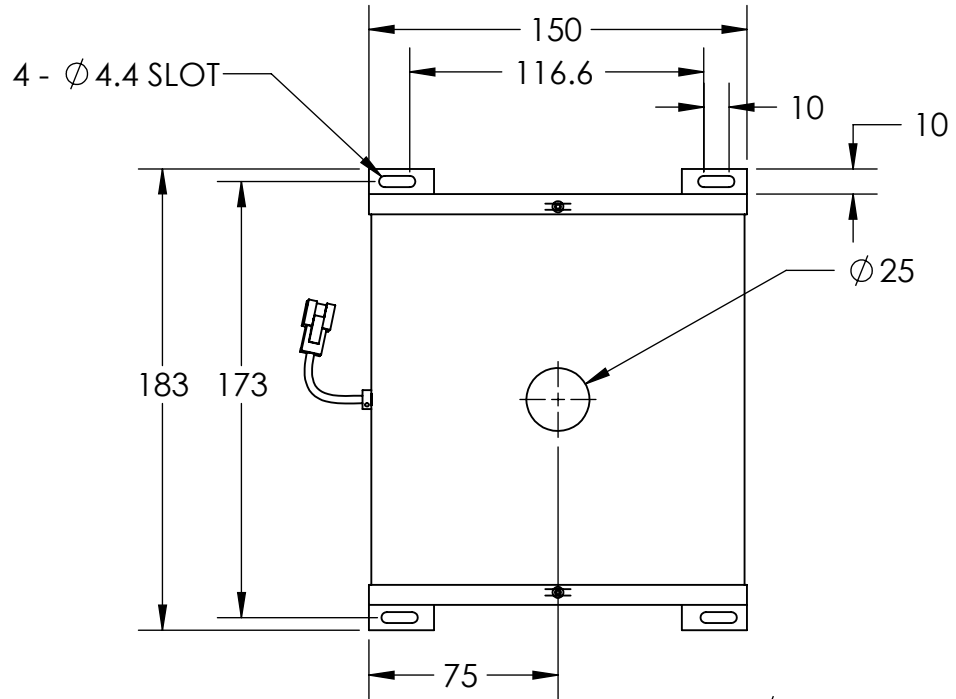

D

D

C

C

SECTION B-B
SCALE 1 : 3

B

B

A

A

	DESIGN BY	FL LUEI	UNIT: MM	PRODUCT SERIES: LT2WRH SERIES	
	CHECK BY	KB TAN			
	DATE	06/06/2018	REVISION:	TITLE	DRAWING LAYOUT
	MATERIAL	-	01	PART NO	LT2WRH150-00-1-R-24V
	FINISHING	-	SCALE:	DWG NO	-
QTY	-	1 : 1			SHEET 1 OF 1