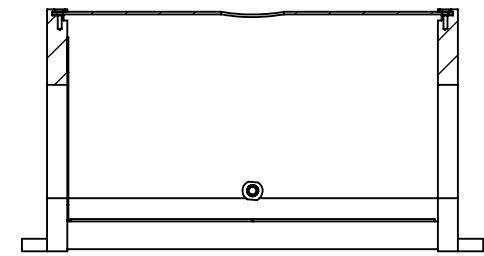

D

D

C

C

SECTION B-B
SCALE 1 : 3

B

B

A

A

	DESIGN BY	FL LUEI	UNIT: MM	PRODUCT SERIES: LT2WRH SERIES	
	CHECK BY	KB TAN			
	DATE	06/06/2018	REVISION:	TITLE	DRAWING LAYOUT
	MATERIAL	-	01	PART NO	LT2WRH150-00-1-R-24V
	FINISHING	-	SCALE:	DWG NO	-
QTY	-	1 : 1			SHEET 1 OF 1