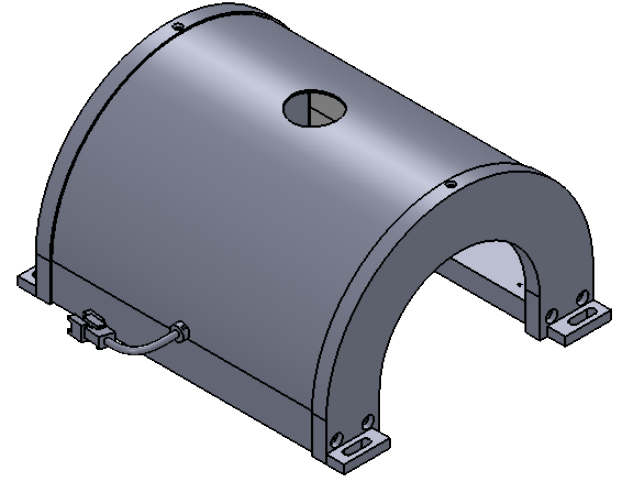

D

D

C

C

SECTION B-B
SCALE 1 : 3

B

B

A

A

	DESIGN BY	FL LUEI	UNIT: MM	PRODUCT SERIES: LT2WRH SERIES	
	CHECK BY	KB TAN			
	DATE	06/06/2018	REVISION:	TITLE	DRAWING LAYOUT
	MATERIAL	-	01	PART NO	LT2WRH150-00-1-R-24V
	FINISHING	-	SCALE:	DWG NO	-
QTY	-	1 : 1			SHEET 1 OF 1